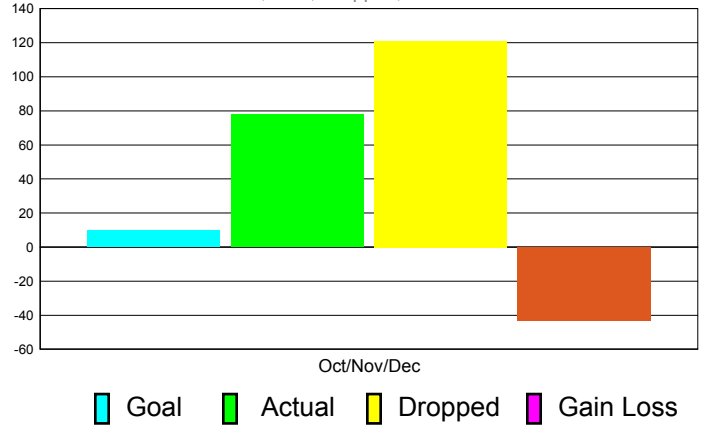

Membership Results 2011-2012

Goal, New, Dropped, Gain/Loss