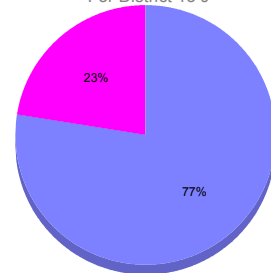

Membership Results
2011-2012

Membership
2010-2011

Month	Net Memb Goal	Actual New Memb	Actual Dropped Memb	Gain/Loss of Memb	Gain/ Loss of Memb
Oct/Nov/Dec	10	78	121	-43	-58
Totals	10	78	121	-43	-58

Membership Results 2011-2012

Goal, New, Dropped, Gain/Loss

Comparison of Membership Gain/Loss

Current Year Compared to the Previous Year

Gender Comparison 2010-2011

For District 13 J

Oct/Nov/Dec

■ Male ■ Female